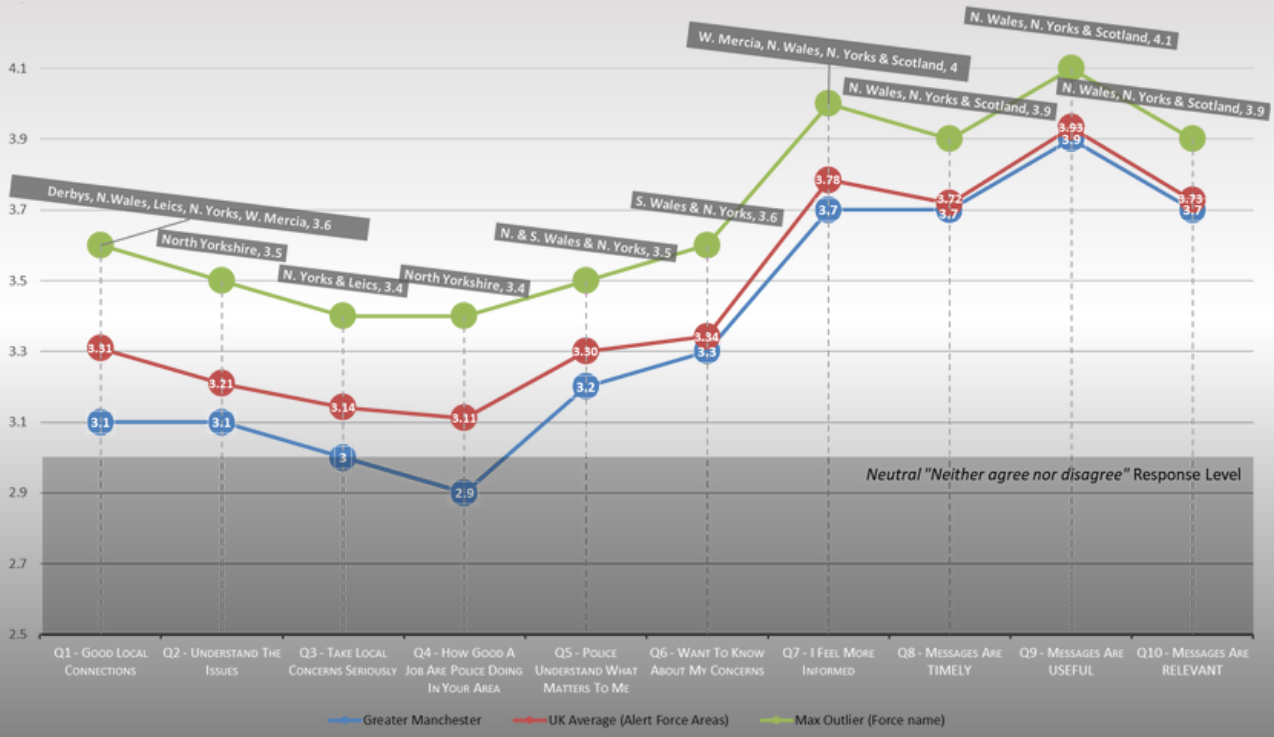

Local Results Analysis

A summary of the local results of the national Neighbourhood Alert annual member survey October 2023

GREATER MANCHESTER

17,007 (1.05 million)
Recipients

Emails sent to registered members in the Greater Manchester area (2,246 interacted)

Reach

Registered members, database size, message sharing and total potential reach in Greater Manchester

I feel that my local police...

Feedback

Percentage that agreed (or strongly agreed) that messages in the last year were...

Message quantity

79.3%
About right

18.5% Too few

2.3% Too many

Impact

Evaluating the effect of the messages received over the last 12 months

Likert Scale Question Rankings

Not Social Media

Comparison with social media reach and trust

Percentage of members in your area that do NOT follow Greater Manchester police on social media (inc. Facebook, Instagram, Nextdoor, X or WhatsApp)

43% (63%)