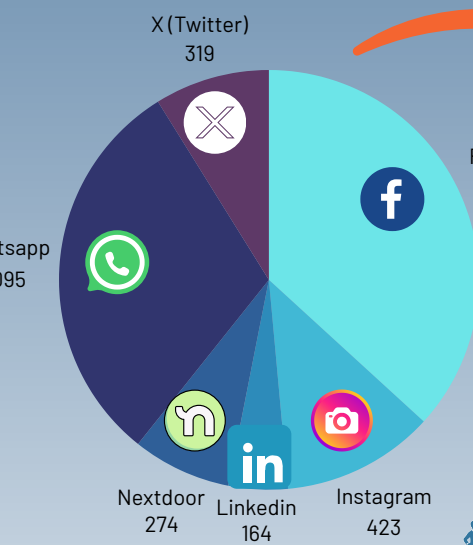

Comparison with social media reach and trust

Percentage of members in your area that do NOT follow Greater Manchester police on social media (inc. Facebook, Instagram, Nextdoor, X or WhatsApp)

43% (63%)

% that trust Greater Manchester Alert

90% (91%)

Facebook is the next most trusted channel

37% (31%)

A Social Media Springboard

58% of these respondents would forward relevant messages if they got them first

2,087 Channels used by registered respondents

2,226,129

Potential force-wide social media groups & accounts (if all members did the same)

143,927 Social channels, timelines, groups and accounts available from respondents