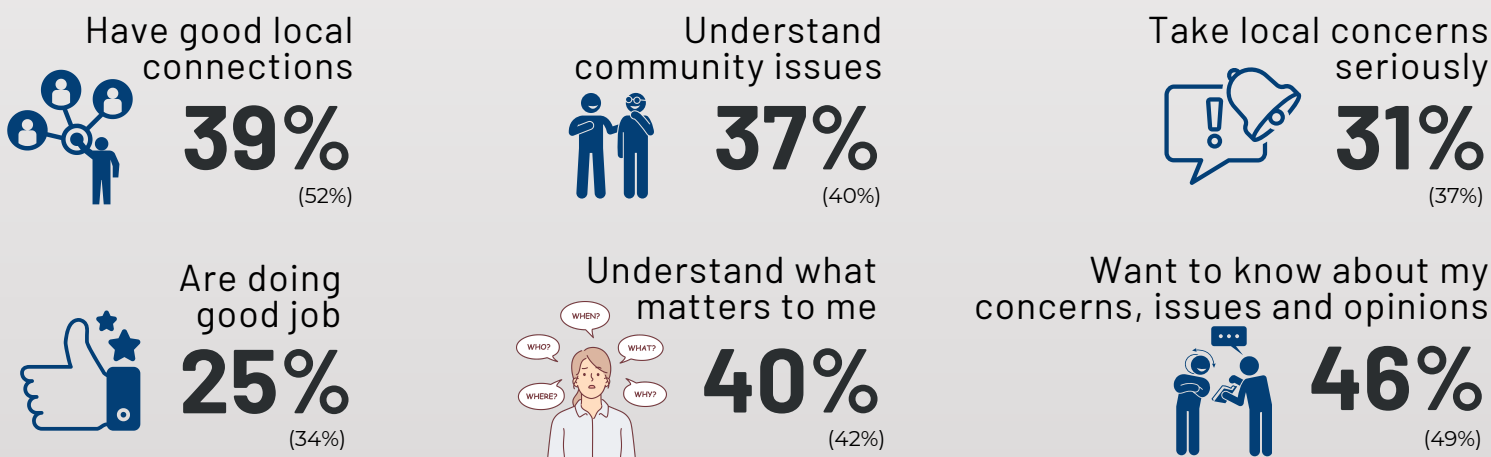

Local Results Analysis

A summary of the local results of the national Neighbourhood Alert annual member survey October 2023

GREATER MANCHESTER

17,007 (1.05 million)
Recipients

Emails sent to registered members in the Greater Manchester area (2,246 interacted)

Reach

Registered members, database size, message sharing and total potential reach in Greater Manchester

I feel that my local police...

Feedback

Percentage that agreed (or strongly agreed) that messages in the last year were...